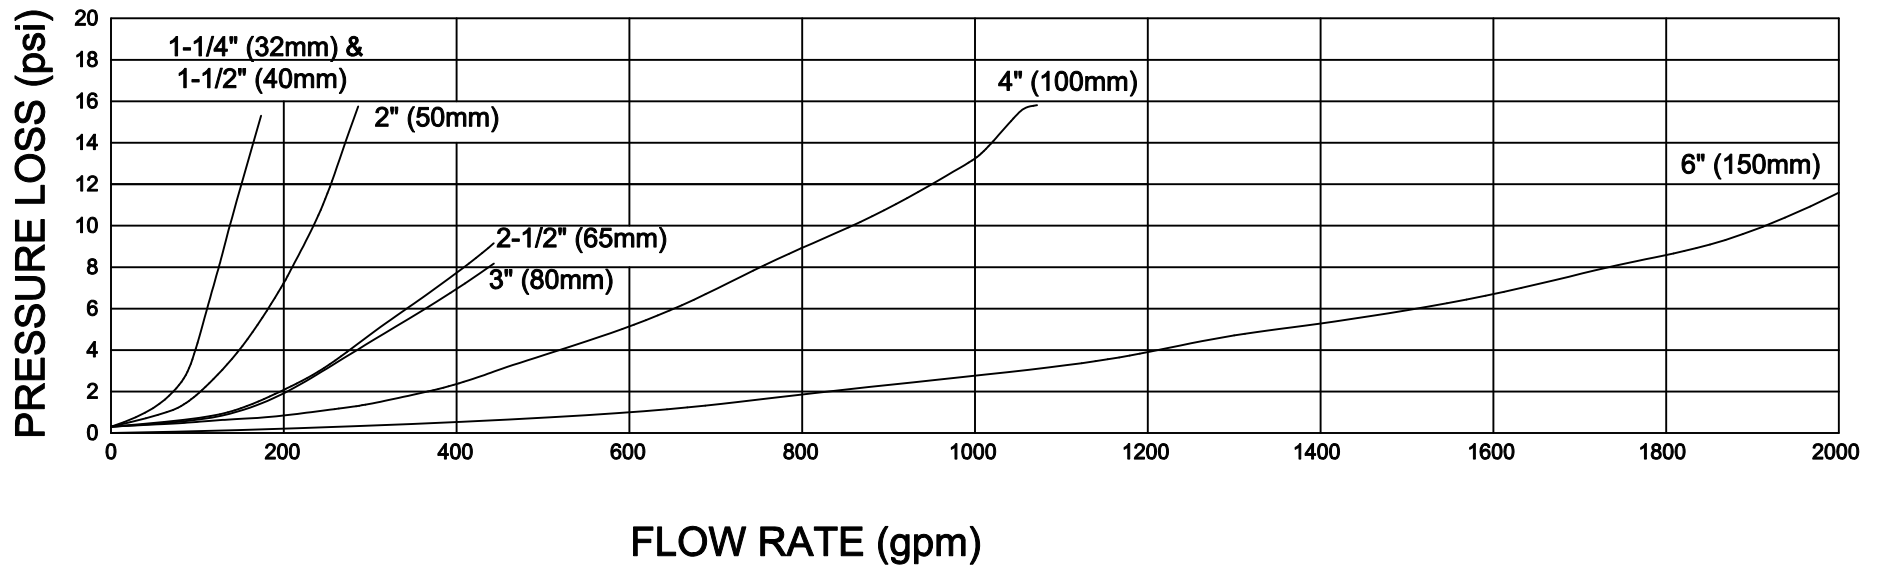

Control Valves

Headloss Chart

Model CA

Sizes 1-1/4" Thru 6" / 32 mm Thru 150 mm

Flomatic Corporation can accept no responsibility for possible errors in catalogues, brochures and other printed material. Flomatic Corporation reserves the right to alter its products without notices. This also applies to product already agreed. All trademarks in this material are property of the respective companies. All right reserved. ©2011 Flomatic Corporation. The drawings & information on this drawing sheet are the sole & exclusive property of Flomatic Corporation. Any reproduction, distribution, display or use of these drawings or information in whole or in part without written authorization of Flomatic Corporation is strictly prohibited.